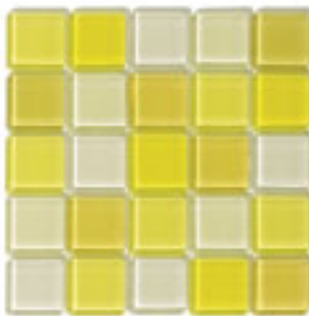

cobbletones

glass mosaic tile

interstyle ceramic + glass

sachet

berry

garland

country

peacock

stone

candy

brick

fire

harvest

forest

marine

cobbletones

each of the 12 cobbletones mosaic tile color blends include 5 colors of 4mm thick glossy finish glass tile, mesh mounted as a 12" x 12" sheet. perfect for commercial or residential applications.

wall tile