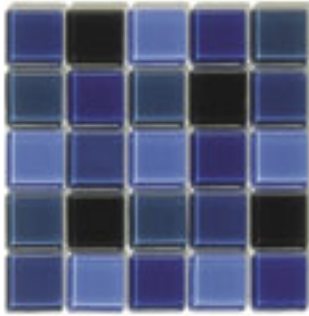

cobbletones

glass mosaic tile

interstyle ceramic + glass

sachet

berry

garland

country

peacock

each of the 12 cobbletones mosaic tile color blends include 5 colors of 4mm thick glossy finish glass tile, mesh mounted as a 12" x 12" sheet. perfect for commercial or residential applications.

wall tile