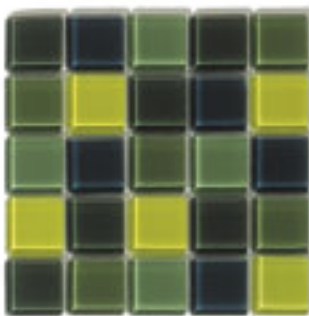

cobbletones

glass mosaic tile

interstyle ceramic + glass

sachet

berry

garland

country

peacock

stone

candy

brick

fire

harvest

forest

marine

cobbletones

each of the 12 cobbletones mosaic tile color blends include 5 colors of 4mm thick glossy finish glass tile, mesh mounted as a 12" x 12" sheet. perfect for commercial or residential applications.

wall tile