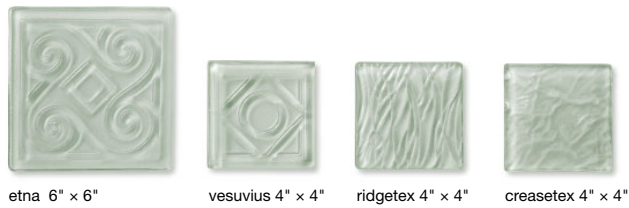

glassforms

glass tile

interstyle ceramic + glass

glassforms

this chunky glass wall tile is well suited for use as decorative liners, inserts and field tile.
the variety of shapes, sizes and depths is a perfect match for ceramic and stone installations.

pictured on the opposite page is an installation of **glassforms ridgetex** in cove.
copyright 2008 all rights reserved. printed in canada. all interstyle products are made in canada. V2.0 - 80212