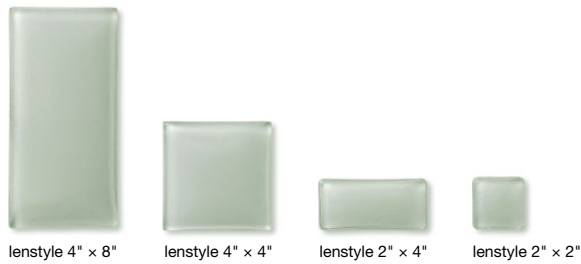

glassforms

glass tile

interstyle ceramic + glass

glassforms

this chunky glass wall tile is well suited for use as decorative liners, inserts and field tile.
the variety of shapes, sizes and depths is a perfect match for ceramic and stone installations.

pictured on the opposite page is an installation of **glassforms ridgetex** in cove.
copyright 2008 all rights reserved. printed in canada. all interstyle products are made in canada. V2.0 - 80212