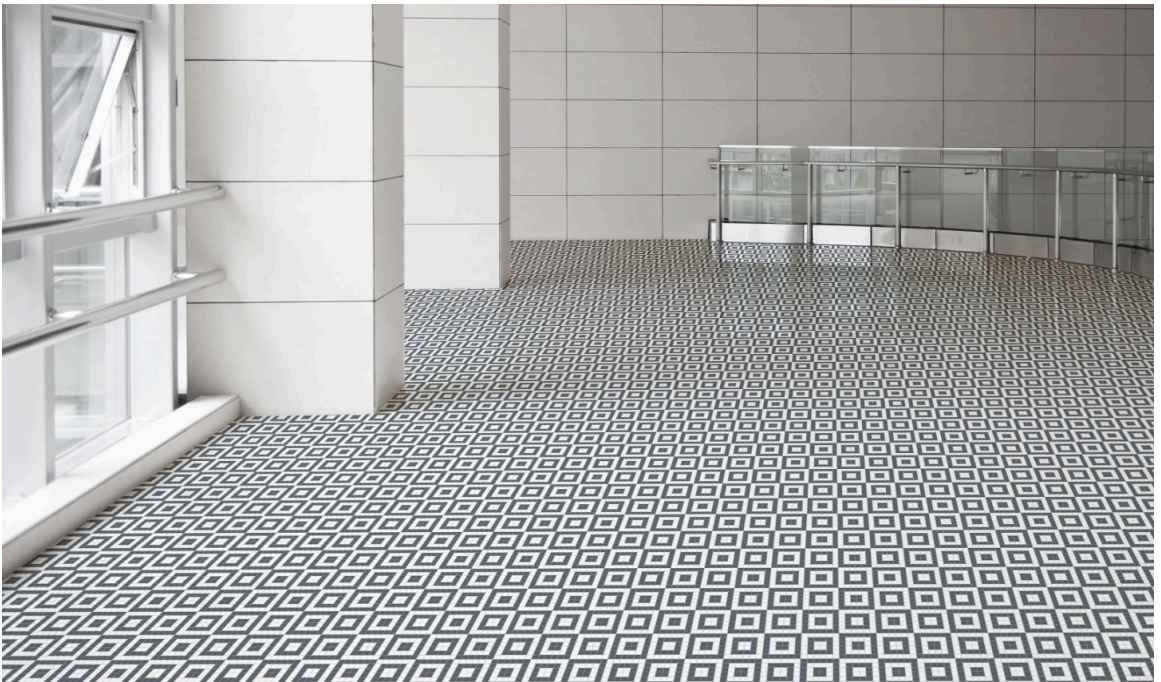

-  Jasmine
-  Blackstone

Barcelona Mix

-  Mohair
-  Stone Angel

Quilted Winter Shade Mix, Dinner Party Mix, Summer Picnic Mix, Spring Thaw Mix

SQ FT 1" x 1" Mosaic

Quilted - Winter Shade Mix

Quilted - Dinner Party Mix