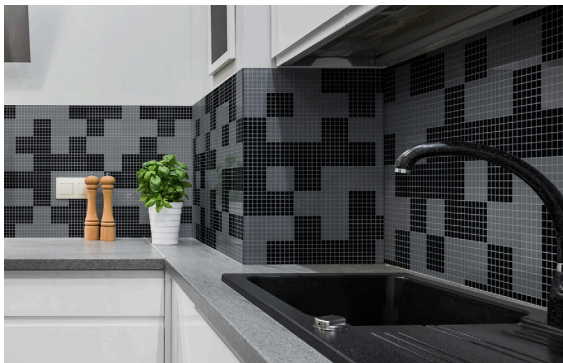

Street View - Istanbul Mix