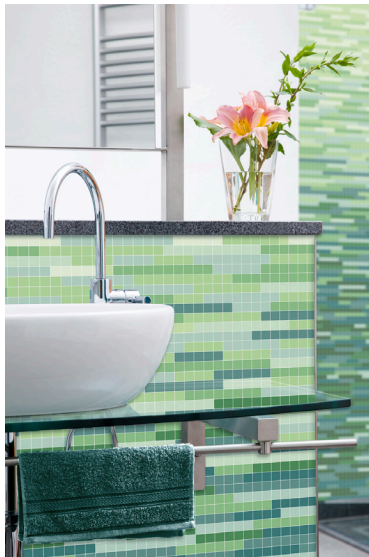

Strata Organics Mix

Gradient Special Blend 1" x 1" Mosaic

Organics Mix

	Hawthorn		Ozone
	Ambrosia		Sputnik
	Larch		Sage
	Beech		Moraine Lake
	Elm		Polished Jade