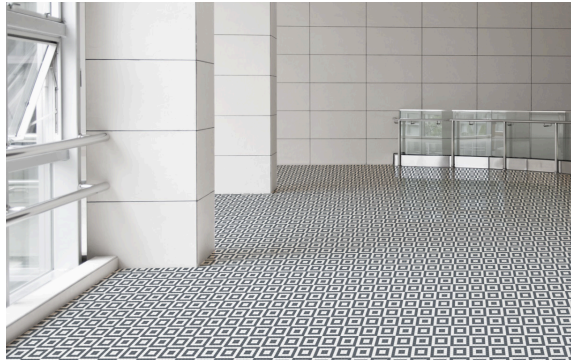

Mosaics

Interstyle is making it fast and easy to create breathtaking mosaic installations for your project.

The ultimate juxtaposition between Artisan/Maker and technology, Interstyle professionals work directly with you to design, make and assemble captivating mosaics for your project. Through a combination of artistry and state-of-the-art RobotX automation, you are able to envision your installation before you commit to the final design. Choose your selection of unique colors from the widest palette in the industry; with hundreds of colors to choose from.

Glass tile is a truly unique medium with which to render a living-wall in your space. The transparent glass, with the vibrant color on a separate layer creates a perception of depth unparalleled with traditional tile.

Contact us directly with your project and let us work through the details to bring you vision to life.