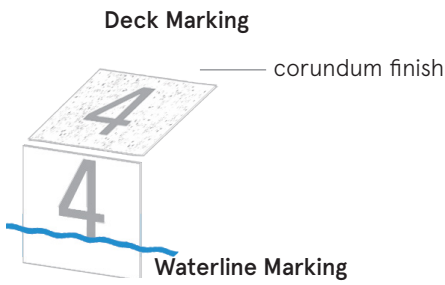

find TCNA certificate at interstyleglass.com/technical/wet-area-specifications/

Sizes

Trim Options

Coves are available with 75, 90 and 105 degrees.

All sheets can be ordered as solid colors, a blend of colors or in a specific pattern. Face mounted mosaics with clear plastic film. Fast and easy to install.

Depth markers and Signage

6" x 6" - 6mm

0, 1, 2, 3, 4, 5, 6, 7, 8, 9

4"

IN, FT, M

no diving

Waterline Marking
text 3/8" from the top

Deck Marking
text vertically centered
corundum finish