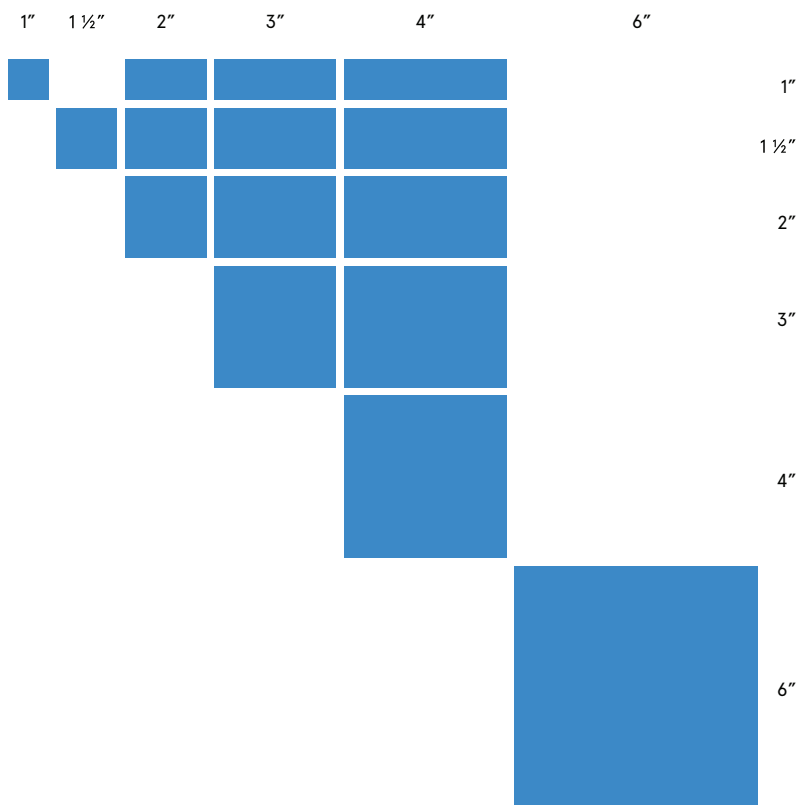

boardwalk

dune

sandstone

windy

Slip resistance

corundum

Glow

glow in the dark

find TCNA certificate at interstyleglass.com/technical/wet-area-specifications/

Sizes

Trim Options

Coves are available with 75, 90 and 105 degrees.

All sheets can be ordered as solid colors, a blend of colors or in a specific pattern. Face mounted mosaics with clear plastic film. Fast and easy to install.

Depth markers and Signage

6" x 6" - 6mm

0, 1, 2, 3, 4, 5, 6, 7, 8, 9

4"

IN, FT, M

no diving

Waterline Marking
text 3/8" from the top

Deck Marking
text vertically centered
corundum finish