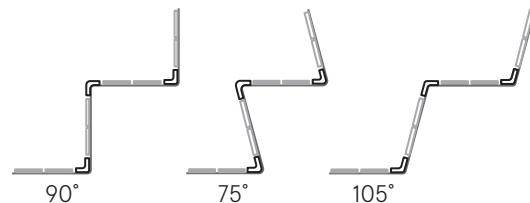

find TCNA certificate at interstyleglass.com/technical/wet-area-specifications/

Sizes

Trim Options

Coves are available with 75, 90 and 105 degrees.

All sheets can be ordered as solid colors, a blend of colors or in a specific pattern. Face mounted mosaics with clear plastic film. Fast and easy to install.

Depth markers and Signage

6" x 6" - 6mm

0, 1, 2, 3, 4, 5, 6, 7, 8, 9

4"

IN, FT, M

no diving

Waterline Marking
text 3/8" from the top

Deck Marking
text vertically centered
corundum finish