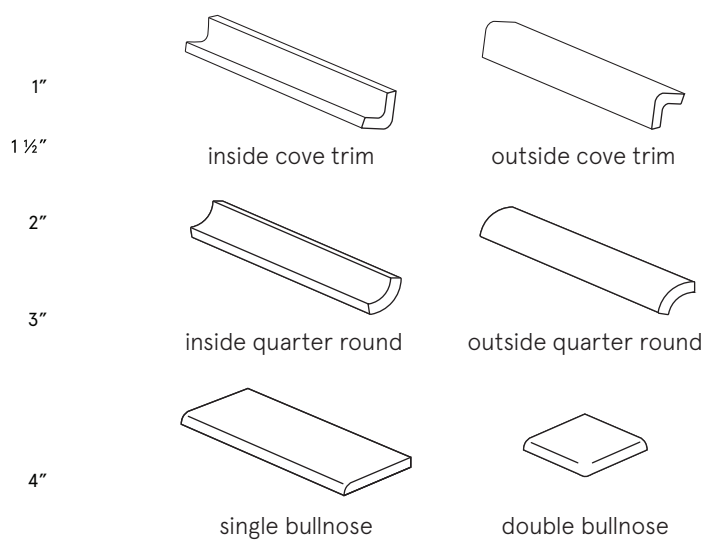

boardwalk

dune

sandstone

windy

Slip resistance

corundum

Glow

glow in the dark

find TCNA certificate at interstyleglass.com/technical/wet-area-specifications/

Sizes

Trim Options

Coves are available with 75, 90 and 105 degrees.

All sheets can be ordered as solid colors, a blend of colors or in a specific pattern. Face mounted mosaics with clear plastic film. Fast and easy to install.